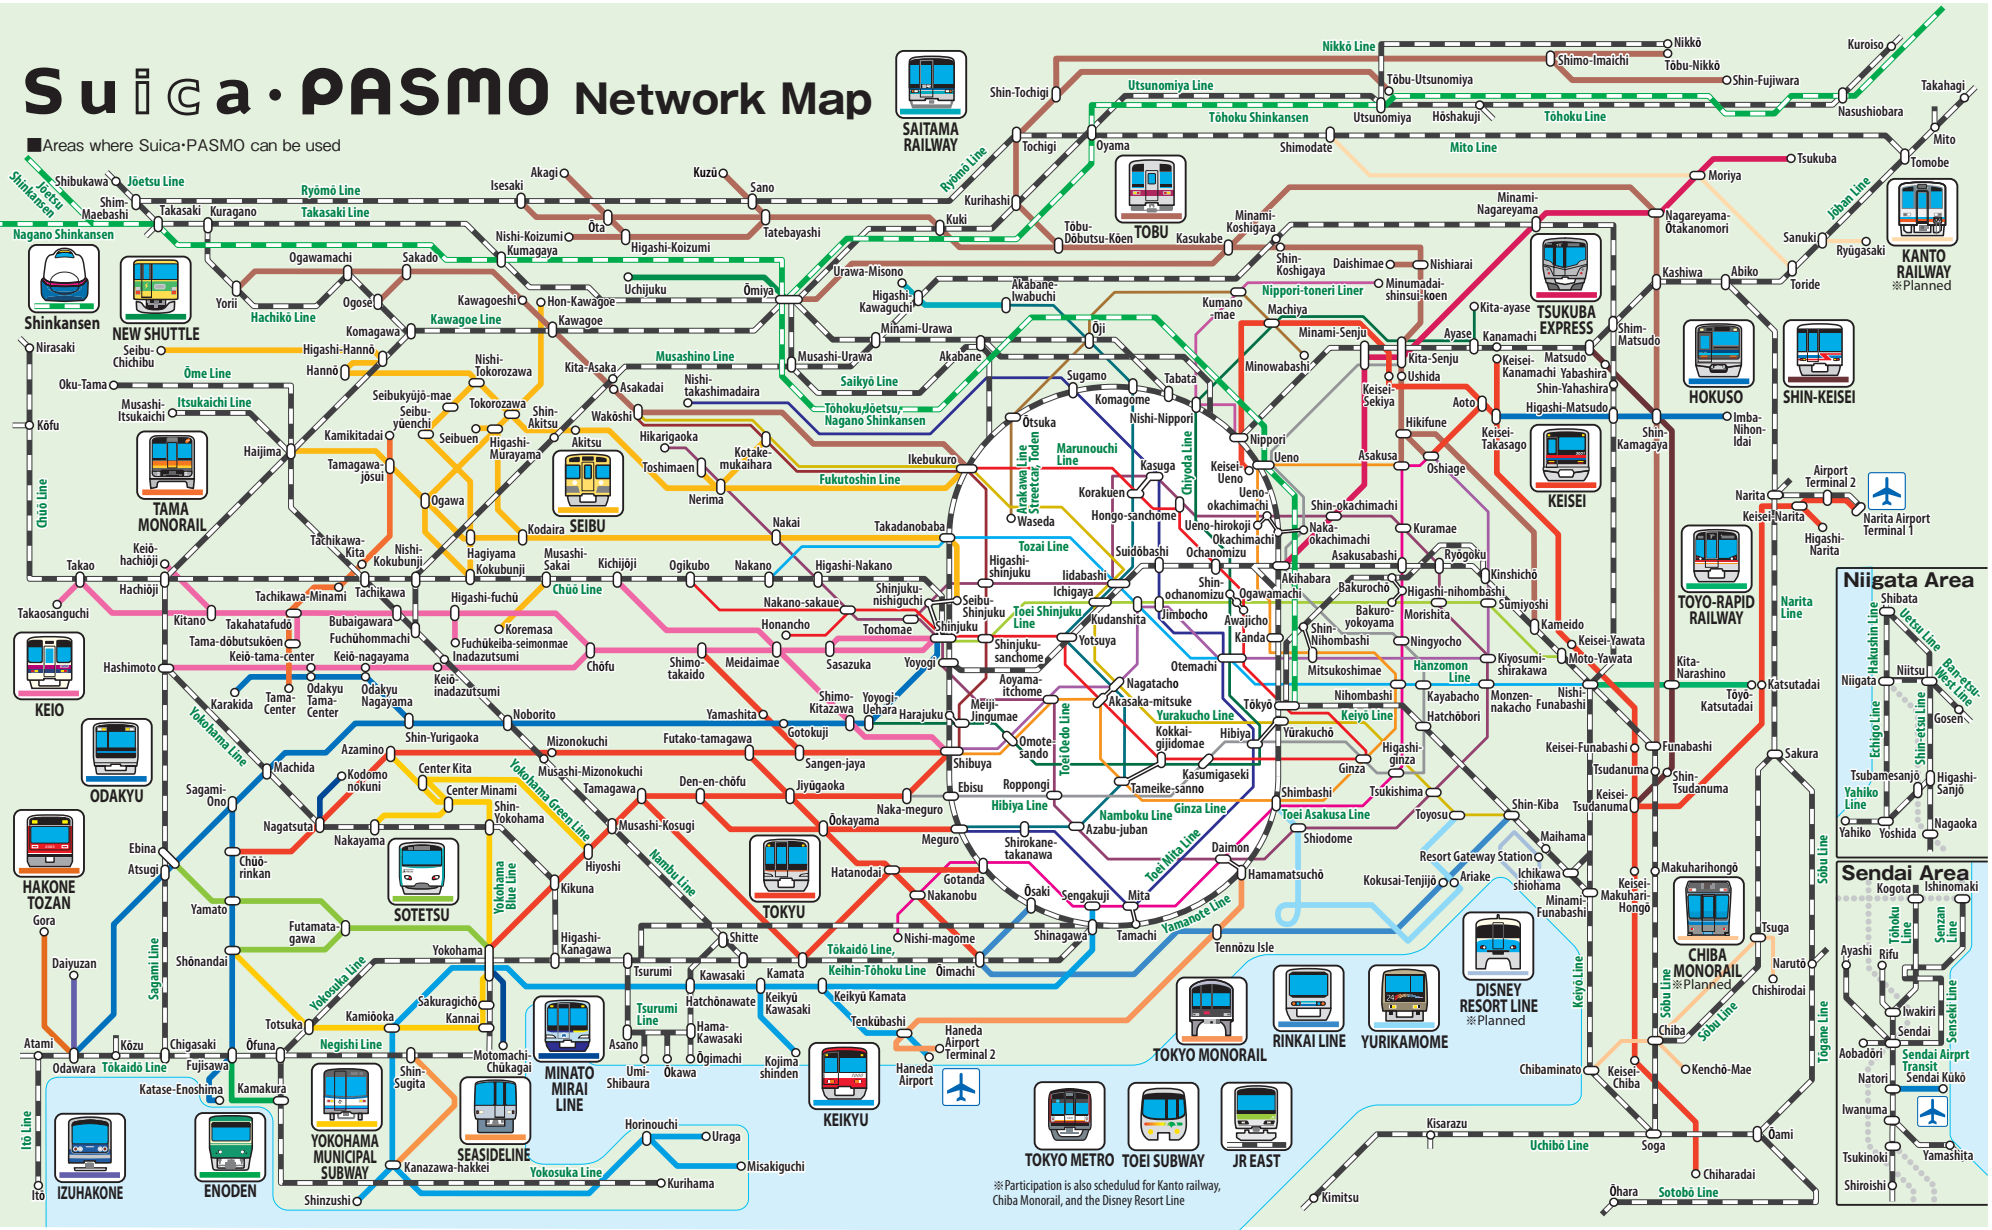

Suica · PASMO Network Map

■ Areas where Suica·PASMO can be used